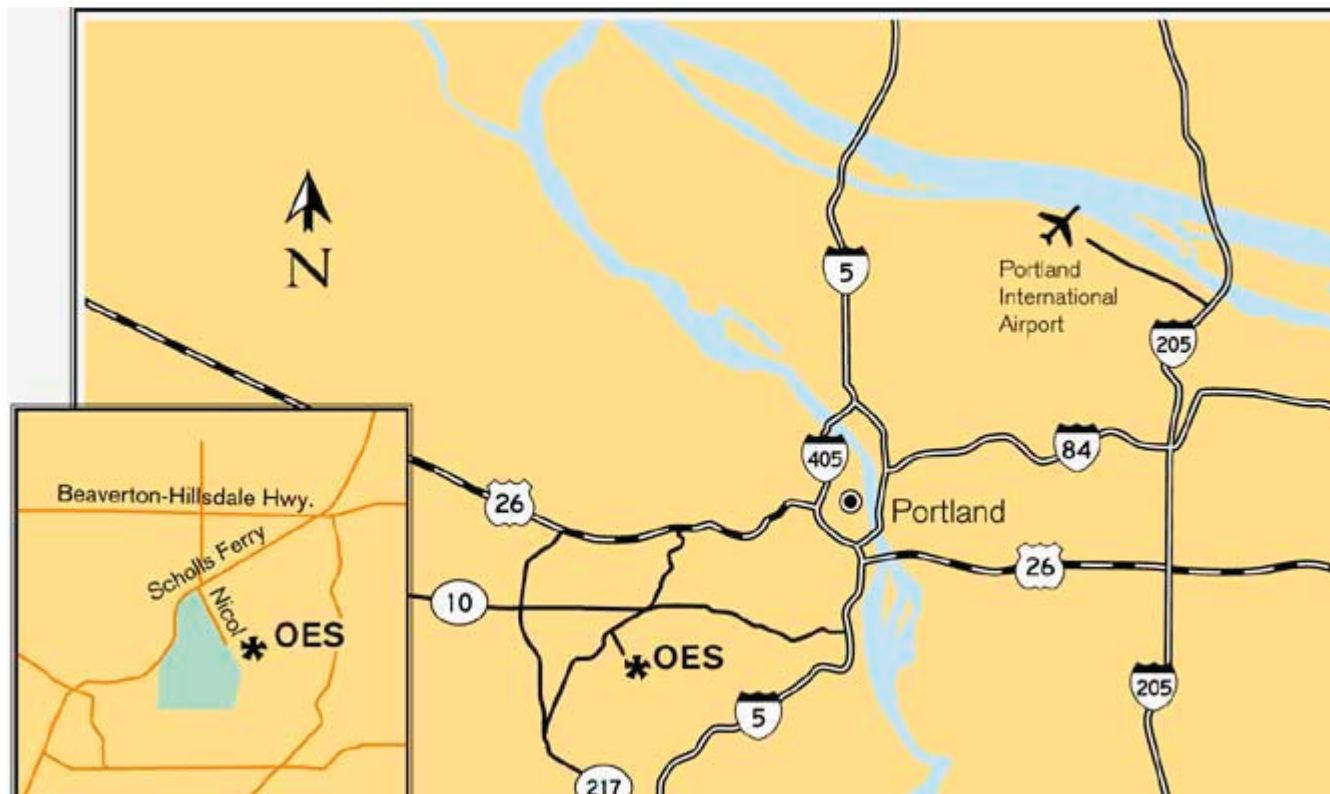

MAPS & DIRECTIONS

OREGON EPISCOPAL SCHOOL (OES.EDU)

Directions to OES: 6300 SW Nicol Road, Portland, 97223 (503.246.7771)

From the Portland Airport:

Airport Way to Interstate 205; south on 205 to Interstate 84 West (Exit 21B); 84 West to Interstate 5 South and follow signs to Interstate 405 and Beaverton. From I-405, take Exit 1D onto Highway 26 West toward Beaverton. Take the Sylvan Exit and turn left onto the overpass, entering onto Scholls Ferry Road. Stay on Scholls Ferry Road, going straight through the intersection with Highway 10 (Beaverton-Hillsdale Highway). Nicol Road is 0.7 miles past this intersection on the left, and the OES campus is at the end of Nicol Road.

From the North:

Take Interstate 5 South to Portland, and at Exit 302B turn onto Interstate 405. Take Exit 1D (Highway 26 West/Beaverton) to Sylvan exit. Turn left onto the overpass, entering onto Scholls Ferry Road. Stay on Scholls Ferry Road, going straight through the intersection with Highway 10 (Beaverton-Hillsdale Highway). Nicol Road is 0.7 miles past this intersection on the left, and the OES campus is at the end of Nicol Road.

From the South:

Follow Interstate 5 North to Highway 217 (Exit 292). Turn right onto Allen Boulevard and continue to the third traffic light. Turn left onto Scholls Ferry Road; drive about 1 mile to Nicol Road. Turn right onto Nicol Road and follow it to the OES campus.